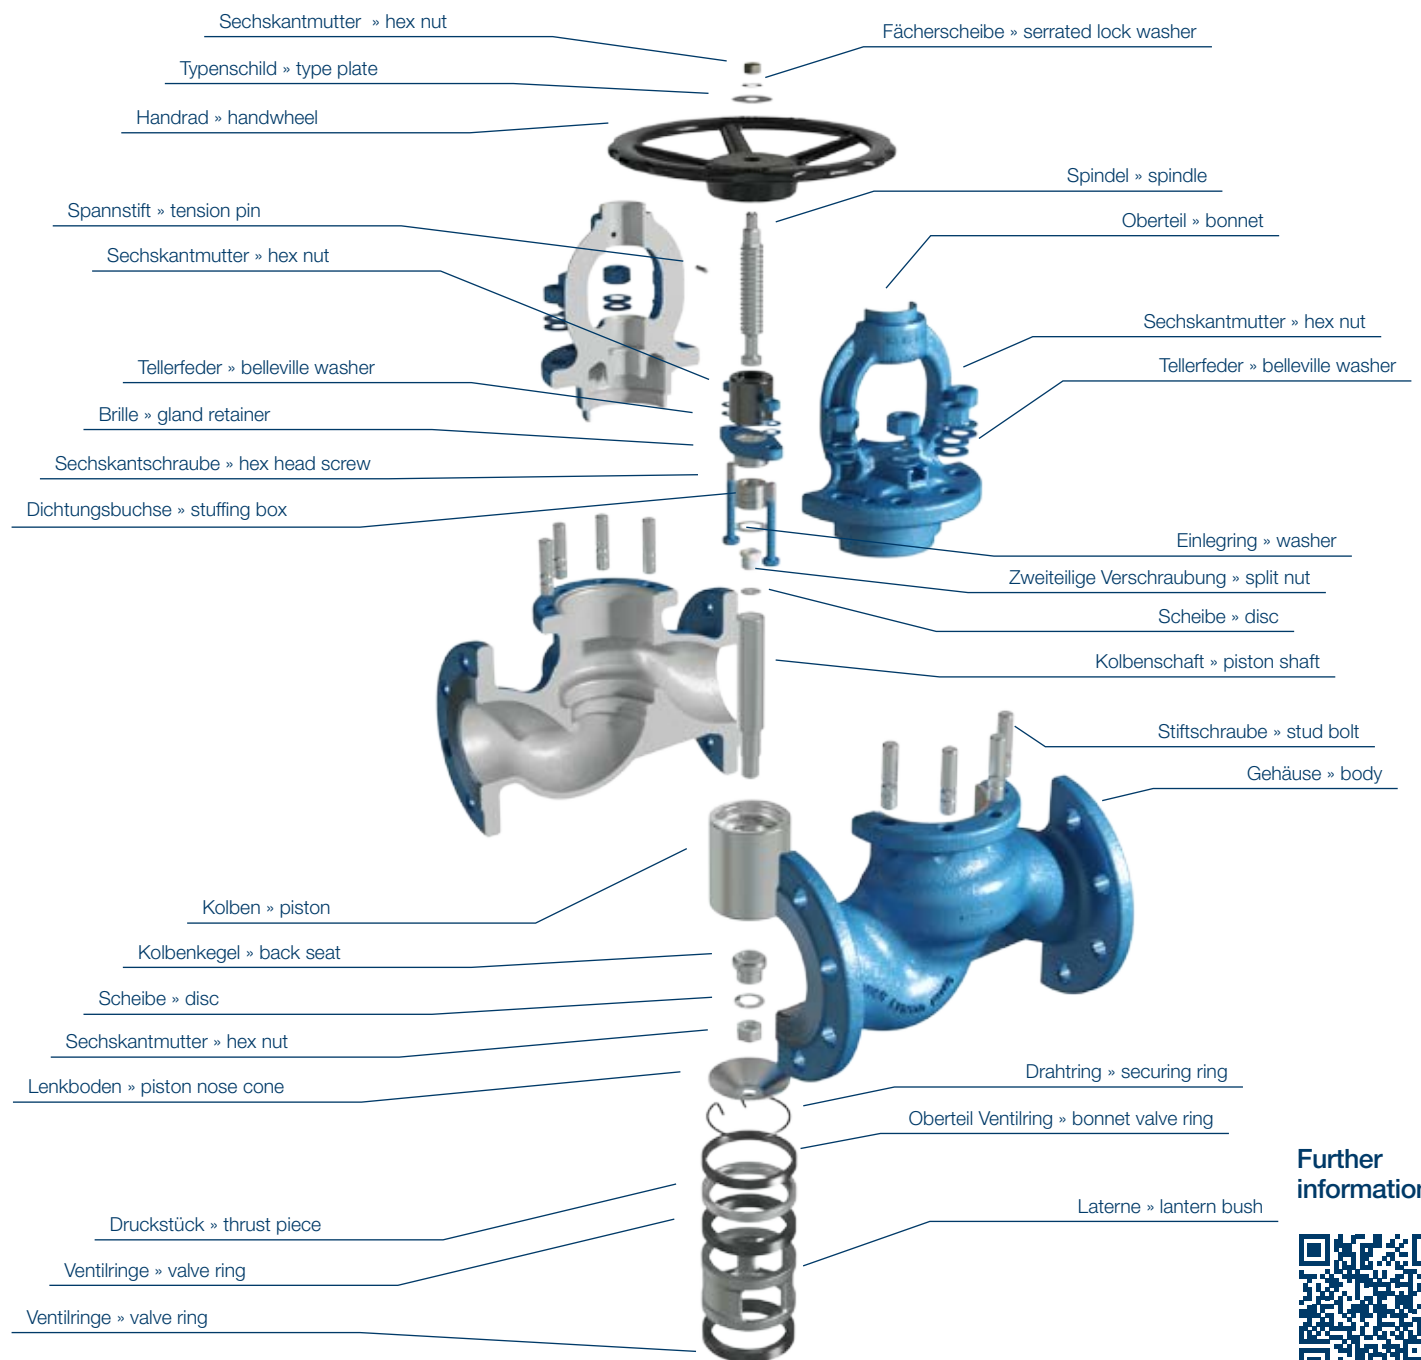

PISTON VALVES KVN ≥ DN 65

Further information: